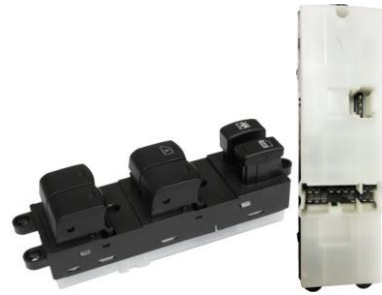

WS-NS-04 Standard#DWS-165/DWS-393
OE#25401-ZT10A

POWER WINDOW SWITCH- Double Auto
Button
03-04 Infiniti FX35,FX45
05-08 Nissan Armada LE,SE
04-07 Nissan Maxima SE,SL
04-15 Nissan Titan LE,SE,XE(Crew Cab ONLY)

WS-NS-05 Standard#DWS-391
Dorman# 901-875 OE#25401-EA003

POWER WINDOW SWITCH
05-12 Nissan Frontier Crew Cab (With Off Road
Package)
05-06 Nissan Xterra
07 Nissan Sentra before 8/2007

WS-PA-05D Standard #DWS-531

POWER WINDOW SWITCH
05-12 Nissan Pathfinder double auto Button

WS-PA-05S Standard #DWS-385 Dorman#901-825

POWER WINDOW SWITCH
05-07 Nissan Pathfinder single auto Button

WS-SEN-00 Standard #DWS-1352
OE#25401-5M000