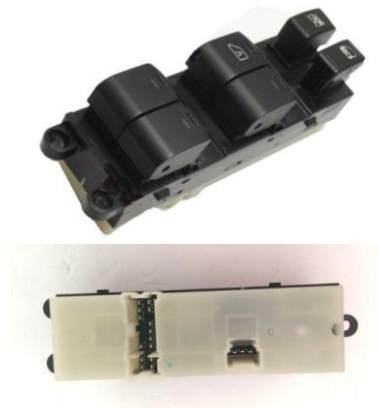

POWER WINDOW SWITCH
05-12 Nissan Pathfinder double auto Button

WS-PA-05S Standard #DWS-385 Dorman#901-825

POWER WINDOW SWITCH
05-07 Nissan Pathfinder single auto Button

WS-SEN-00 Standard #DWS-1352
OE#25401-5M000

POWER WINDOW SWITCH
00-03 Nissan Sentra

WS-SEN-07 Standard #DWS-372
OE#25401-ZJ80A

POWER WINDOW SWITCH
07 Nissan Sentra After 8/2007
08-11 Nissan Sentra

Toyota

WS-4RUN-99 Standard#DWS-1408
OE#84820-35060

POWER WINDOW SWITCH
98-02 Toyota 4Runner