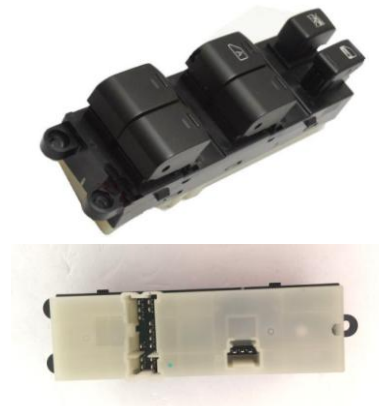

**WS-NS-05 Standard#DWS-391**  
**Dorman# 901-875 OE#25401-EA003**

POWER WINDOW SWITCH  
05-12 Nissan Frontier Crew Cab (With Off Road  
Package)  
05-06 Nissan Xterra  
07 Nissan Sentra before 8/2007

**WS-PA-05D Standard #DWS-531**

POWER WINDOW SWITCH  
05-12 Nissan Pathfinder double auto Button

**WS-PA-05S Standard #DWS-385 Dorman#901-825**

**POWER WINDOW SWITCH**  
05-07 Nissan Pathfinder single auto Button

**WS-SEN-00 Standard #DWS-1352**  
**OE#25401-5M000**

**POWER WINDOW SWITCH**  
00-03 Nissan Sentra

**WS-SEN-07 Standard #DWS-372**  
**OE#25401-ZJ80A**

**POWER WINDOW SWITCH**  
07 Nissan Sentra After 8/2007  
08-11 Nissan Sentra

**Toyota**

**WS-4RUN-99 Standard#DWS-1408**  
**OE#84820-35060**