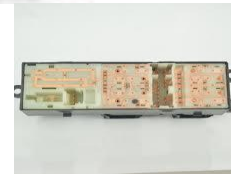

WS-NS-04 Standard#DWS-165/DWS-393
OE#25401-ZT10A

POWER WINDOW SWITCH- Double Auto
Button
03-04 Infiniti FX35,FX45
05-08 Nissan Armada LE,SE
04-07 Nissan Maxima SE,SL
04-15 Nissan Titan LE,SE,XE(Crew Cab ONLY)