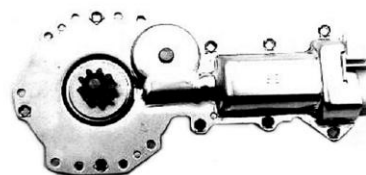

WM-GM-85T ACI#: 82460,
DORMAN#:742-101

WINDOW LIFT MOTOR-9 GEAR
Front Left and Right

CHEVROLET
85-01 ASTRO
93-02 CAMARO
87-89 SAFARI
PONTIAC
93-02 FIREBIRD