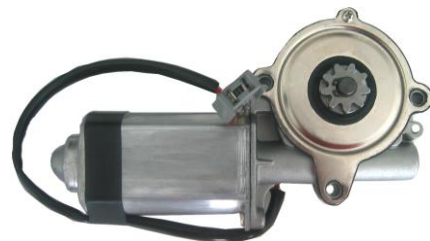

WM-DEV-00RF ACI#82184 Cardon#82-192

WINDOW LIFT MOTOR W/32 TOOTH

02-07 Buick Rendezvous Front/Rear Right
00-01 Cadillac DeVille Front Right
02-05 Cadillac DeVille Rear Left
00-01 Cadillac DeVille Rear Left
01-05 Pontiac Aztek Front/Rear Right

FORD

WM-F150-97L ACI#83118

WINDOW LIFT MOTOR,L – 9 GEAR

97-98 FORD F-150
97-98 FORD F-250
97 FORD F-350

WM-F150-97R ACI#83119

WINDOW LIFT MOTOR,R– 9 GEAR

97-98 FORD F-150
97-98 FORD F-250
97 FORD F-350

WM-WIN-95L ACI#83116

WINDOW LIFT MOTOR-L,11 GEAR
95-99 FORD WINDSTAR

WM-WIN-95R ACI#83117

WINDOW LIFT MOTOR-R,11 GEAR
95-99 FORD WINDSTAR

WM-FD-86R ACI#83695

WINDOW LIFT MOTOR
86-95 Ford Taruas Front Right Rear Left
88-93 Lincoln, Continental Front Right
86-95 Mercury Sable Front Right Rear Left

WM-FD-88L ACI#83595

WINDOW LIFT MOTOR-L
88-92 LINCOLN CONTINENTAL

WM-MU-81L ACI#83193

WINDOW LIFT MOTOR-L

81-94 Ford Mustang Convertible

WM-MU-81R ACI#83192

WINDOW LIFT MOTOR-R

81-94 Ford Mustang Convertible