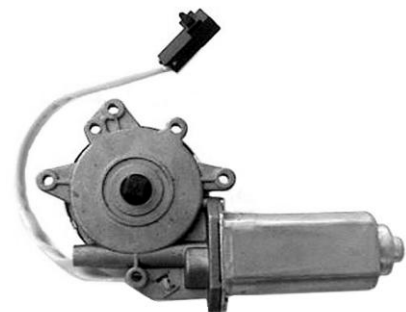

WINDOW LIFT MOTOR

99-02 Infiniti G20 Front Left
96-99 Infiniti I30 Front Left ,Rear Left
00-01 Infiniti I30 Rear Left
02-04Infiniti I35 Rear Left
93-95 Infiniti J30 Front Right,Rear Right
96-97 Infiniti J30 Front Right
97-00 Infiniti QX4 Front Left ,Rear Left
93-98 Mercury Villager Front Right
95-98 Nissan 200SX Front Left
93-97 Nissan Altima Front Right,Rear Right
98-01 Nissan Altima Front Left ,Rear Left
89-94 Nissan D21 Front Right
98-04 Nissan Frontier Front Left Rear Left
95-99 Nissan Maxima Front Left ,Rear Left
00-03 Nissan Maxima Rear Left
87-95 Nissan Pathfinder Front Right Rear Right
96-00 Nissan Pathfinder Front Left ,Rear Left
96-97 Nissan Pickup Front Right
93-98 Nissan Quest Front Right
95-99 Nissan Sentra Front Left Rear Left
90-92 Nissan Stanza Front Right Rear Right
00-04 Nissan Xeterra Front Left ,

WM-MA-95R Dorman# 742-504 ACI #88255

WINDOW LIFT MOTOR

99-02 Infiniti G20 Front Right
96-99 Infiniti I30 Front Right,Rear Right
00-01 Infiniti I30 Rear Right
02-04Infiniti I35 Rear Right
93-95 Infiniti J30 Front Left Rear Left
96-97 Infiniti J30 Front Left
97-00 Infiniti QX4 Front Right,Rear Right
93-98 Mercury Villager Front Left
95-98 Nissan 200SX Front Right
93-97 Nissan Altima Front Left Rear left
98-01 Nissan Altima Front Right,Rear Right
89-94 Nissan D21 Front Left
98-04 Nissan Frontier Front Right Rear Right
95-99 Nissan Maxima Front Right,Rear Right
00-03 Nissan Maxima Rear Right
96-97 Nissan Pickup Front Left
87-95 Nissan Pathfinder Front Left Rear Left
96-00 Nissan Pathfinder Front Right,Rear Right
93-98 Nissan Quest Front Left
95-99 Nissan Sentra Front Right Rear Right
90-92 Nissan Stanza Front Left Rear left
00-04 Nissan Xeterra Front Right,