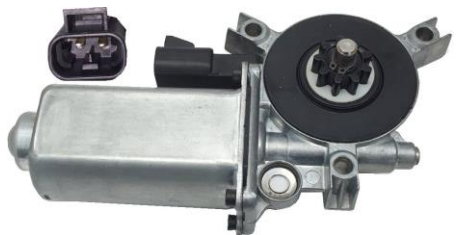

PONTIAC GRAND PRIX (03-97)

WM-GM-97L ACI#: 82370

**WINDOW LIFT MOTOR**

05-07 BUICK TERRAZA Front left  
04-05 CHEVROLET CLASSIC Front Right  
97-03 CHEVROLET MALIBU Front Right  
05-08 CHEVROLET UPLANDER Front left  
97-05 CHEVROLET VENTURE Front left  
97-99 OLDSMOBILE CUTLASS Front Right  
97-04 OLDSMOBILE SILHOUETTE Front left  
99-08 PONTIAC MONTANA Front left  
97-99 PONTIAC TRANS SPORT Front left  
05-07 Saturn Relay Front left

WM-GM-97R ACI#: 82371

**WINDOW LIFT MOTOR**

05-07 BUICK TERRAZA Front Right  
04-05 CHEVROLET CLASSIC Front left  
97-03 CHEVROLET MALIBU Front left  
05-08 CHEVROLET UPLANDER Front Right  
97-05 CHEVROLET VENTURE Front Right  
97-99 OLDSMOBILE CUTLASS Front left  
97-04 OLDSMOBILE SILHOUETTE Front Right  
99-08 PONTIAC MONTANA Front Right  
97-99 PONTIAC TRANS SPORT Front Right  
05-07 Saturn Relay Front Right