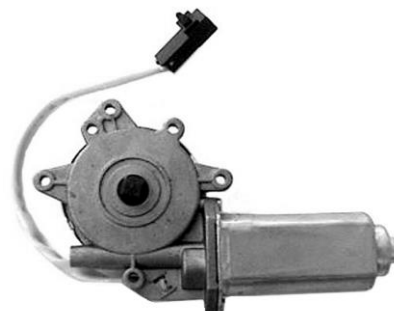

WM-MA-95L Dorman# 742-503 ACI #88254

WINDOW LIFT MOTOR

99-02 Infiniti G20 Front Left  
96-99 Infiniti I30 Front Left ,Rear Left  
00-01 Infiniti I30 Rear Left  
02-04Infiniti I35 Rear Left  
93-95 Infiniti J30 Front Right,Rear Right  
96-97 Infiniti J30 Front Right  
97-00 Infiniti QX4 Front Left ,Rear Left  
93-98 Mercury Villager Front Right  
95-98 Nissan 200SX Front Left  
93-97 Nissan Altima Front Right,Rear Right  
98-01 Nissan Altima Front Left ,Rear Left  
89-94 Nissan D21 Front Right  
98-04 Nissan Frontier Front Left Rear Left  
95-99 Nissan Maxima Front Left ,Rear Left  
00-03 Nissan Maxima Rear Left  
87-95 Nissan Pathfinder Front Right Rear Right  
96-00 Nissan Pathfinder Front Left ,Rear Left  
96-97 Nissan Pickup Front Right  
93-98 Nissan Quest Front Right  
95-99 Nissan Sentra Front Left Rear Left  
90-92 Nissan Stanza Front Right Rear Right  
00-04 Nissan Xeterra Front Left ,

WM-MA-95R Dorman# 742-504 ACI #88255

WINDOW LIFT MOTOR

99-02 Infiniti G20 Front Right  
96-99 Infiniti I30 Front Right,Rear Right  
00-01 Infiniti I30 Rear Right  
02-04 Infiniti I35 Rear Right  
93-95 Infiniti J30 Front Left Rear Left  
96-97 Infiniti J30 Front Left  
97-00 Infiniti QX4 Front Right,Rear Right  
93-98 Mercury Villager Front Left  
95-98 Nissan 200SX Front Right  
93-97 Nissan Altima Front Left Rear left  
98-01 Nissan Altima Front Right,Rear Right  
89-94 Nissan D21 Front Left  
98-04 Nissan Frontier Front Right Rear Right  
95-99 Nissan Maxima Front Right,Rear Right  
00-03 Nissan Maxima Rear Right  
96-97 Nissan Pickup Front Left  
87-95 Nissan Pathfinder Front Left Rear Left  
96-00 Nissan Pathfinder Front Right,Rear Right  
93-98 Nissan Quest Front Left  
95-99 Nissan Sentra Front Right Rear Right  
90-92 Nissan Stanza Front Left Rear left  
00-04 Nissan Xterra Front Right,