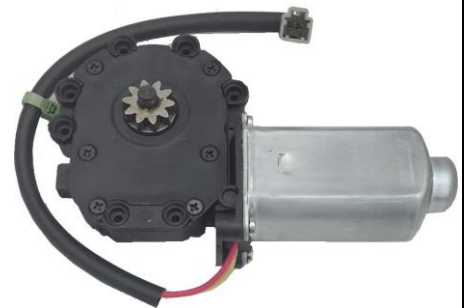

Infiniti

WM-I30-00LF Dorman#742-507
Cardone#47-1365

WINDOW LIFT MOTOR-6 pin

00-01 Infiniti I30 Front Left

02-04 Infiniti I35 Front Left

00-03 Infiniti QX4 Front Left

00-03 Nissan Maxima Front Left

01-04 Nissan Pathfinder Front Left