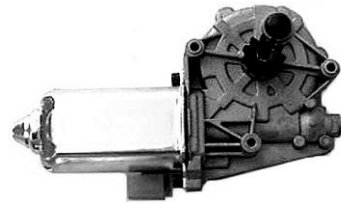

WM-DEV-00RF ACI#82184 Cardon#82-192

WINDOW LIFT MOTOR W/32 TOOTH

02-07 Buick Rendezvous Front/Rear Right
00-01 Cadillac DeVille Front Right
02-05 Cadillac DeVille Rear Left
00-01 Cadillac DeVille Rear Left
01-05 Pontiac Aztek Front/Rear Right

FORD

WM-F150-97L ACI#83118

WINDOW LIFT MOTOR,L – 9 GEAR

97-98 FORD F-150
97-98 FORD F-250
97 FORD F-350

WM-F150-97R ACI#83119

WINDOW LIFT MOTOR,R– 9 GEAR

97-98 FORD F-150
97-98 FORD F-250
97 FORD F-350

WM-WIN-95L ACI#83116

WINDOW LIFT MOTOR-L,11 GEAR
95-99 FORD WINDSTAR

WM-WIN-95R ACI#83117

WINDOW LIFT MOTOR-R,11 GEAR
95-99 FORD WINDSTAR

WM-FD-86R ACI#83695

WINDOW LIFT MOTOR
86-95 Ford Taruas Front Right Rear Left
88-93 Lincoln, Continental Front Right
86-95 Mercury Sable Front Right Rear Left