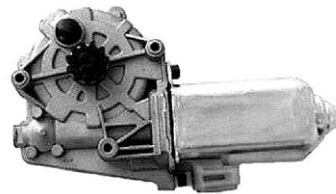

WM-DEV-00RF ACI#82184 Cardon#82-192

WINDOW LIFT MOTOR W/32 TOOTH

02-07 Buick Rendezvous Front/Rear Right  
00-01 Cadillac DeVille Front Right  
02-05 Cadillac DeVille Rear Left  
00-01 Cadillac DeVille Rear Left  
01-05 Pontiac Aztek Front/Rear Right

FORD

WM-F150-97L ACI#83118

WINDOW LIFT MOTOR,L – 9 GEAR

97-98 FORD F-150  
97-98 FORD F-250  
97 FORD F-350

WM-F150-97R ACI#83119

WINDOW LIFT MOTOR,R– 9 GEAR

97-98 FORD F-150  
97-98 FORD F-250  
97 FORD F-350

WM-WIN-95L ACI#83116

WINDOW LIFT MOTOR-L,11 GEAR  
95-99 FORD WINDSTAR

WM-WIN-95R ACI#83117

WINDOW LIFT MOTOR-R,11 GEAR  
95-99 FORD WINDSTAR

WM-FD-86R ACI#83695

WINDOW LIFT MOTOR  
86-95 Ford Taruas Front Right Rear Left  
88-93 Lincoln, Continental Front Right  
86-95 Mercury Sable Front Right Rear Left

WM-FD-88L ACI#83595

WINDOW LIFT MOTOR-L  
88-92 LINCOLN CONTINENTAL

WM-MU-81L ACI#83193

WINDOW LIFT MOTOR-L

81-94 Ford Mustang Convertible

WM-MU-81R ACI#83192

WINDOW LIFT MOTOR-R

81-94 Ford Mustang Convertible