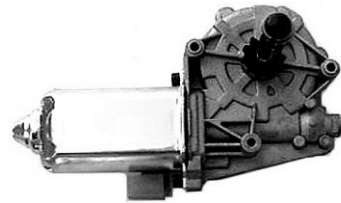

WINDOW LIFT MOTOR-Domestic car

CADDILAC

WM-DEV-00LF ACI#82183 Cardone#82-193

WINDOW LIFT MOTOR W/32 TOOTH

02-07 Buick Rendezvous Front/Rear Left  
00-01 Cadillac DeVille Front Left  
02-05 Cadillac DeVille Rear Right  
00-01 Cadillac DeVille Rear Right  
04-06 Cadillac SRX Rear Left  
01-05 Pontiac Aztek Front/Rear Left

WM-DEV-00RF ACI#82184 Cardon#82-192

WINDOW LIFT MOTOR W/32 TOOTH

02-07 Buick Rendezvous Front/Rear Right  
00-01 Cadillac DeVille Front Right  
02-05 Cadillac DeVille Rear Left  
00-01 Cadillac DeVille Rear Left  
01-05 Pontiac Aztek Front/Rear Right

FORD

WM-F150-97L ACI#83118

WINDOW LIFT MOTOR,L – 9 GEAR

97-98 FORD F-150  
97-98 FORD F-250  
97 FORD F-350

WM-F150-97R ACI#83119

WINDOW LIFT MOTOR,R– 9 GEAR

97-98 FORD F-150  
97-98 FORD F-250  
97 FORD F-350

WM-WIN-95L ACI#83116

WINDOW LIFT MOTOR-L,11 GEAR  
95-99 FORD WINDSTAR

WM-WIN-95R ACI#83117

WINDOW LIFT MOTOR-R,11 GEAR  
95-99 FORD WINDSTAR

WM-FD-86R ACI#83695

WINDOW LIFT MOTOR  
86-95 Ford Taruas Front Right Rear Left  
88-93 Lincoln, Continental Front Right  
86-95 Mercury Sable Front Right Rear Left