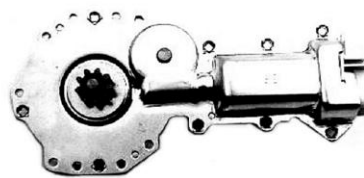

WM-GM-85T ACI#: 82460,
DORMAN#:742-101

WINDOW LIFT MOTOR-9 GEAR
Front Left and Right

CHEVROLET
85-01 ASTRO
93-02 CAMARO
87-89 SAFARI
PONTIAC
93-02 FIREBIRD