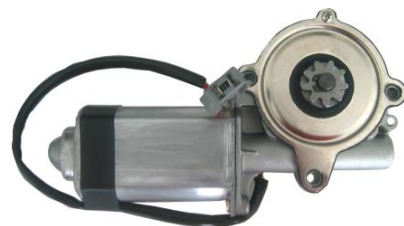

WM-DEV-00RF ACI#82184 Cardon#82-192

WINDOW LIFT MOTOR W/32 TOOTH

02-07 Buick Rendezvous Front/Rear Right
00-01 Cadillac DeVille Front Right
02-05 Cadillac DeVille Rear Left
00-01 Cadillac DeVille Rear Left
01-05 Pontiac Aztek Front/Rear Right

FORD

WM-F150-97L ACI#83118

WINDOW LIFT MOTOR,L – 9 GEAR

97-98 FORD F-150
97-98 FORD F-250
97 FORD F-350

WM-F150-97R ACI#83119

WINDOW LIFT MOTOR,R– 9 GEAR

97-98 FORD F-150
97-98 FORD F-250
97 FORD F-350

WM-WIN-95L ACI#83116

WINDOW LIFT MOTOR-L,11 GEAR
95-99 FORD WINDSTAR

WM-WIN-95R ACI#83117

WINDOW LIFT MOTOR-R,11 GEAR
95-99 FORD WINDSTAR

WM-FD-86R ACI#83695

WINDOW LIFT MOTOR
86-95 Ford Taruas Front Right Rear Left
88-93 Lincoln, Continental Front Right
86-95 Mercury Sable Front Right Rear Left

WM-FD-88L ACI#83595

WINDOW LIFT MOTOR-L
88-92 LINCOLN CONTINENTAL

WM-MU-81L ACI#83193

WINDOW LIFT MOTOR-L

81-94 Ford Mustang Convertible

WM-MU-81R ACI#83192

WINDOW LIFT MOTOR-R

81-94 Ford Mustang Convertible