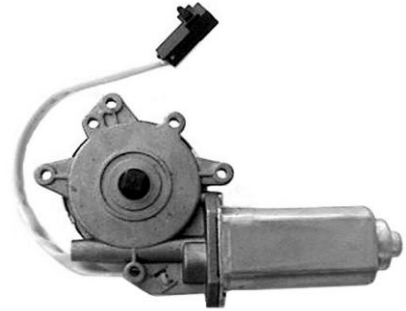

WINDOW LIFT MOTOR-Front Right
03-08 Infiniti G35 2 Door
03-09 Nissan 350Z

WM-MA-95L Dorman# 742-503 ACI #88254

WINDOW LIFT MOTOR
99-02 Infiniti G20 Front Left
96-99 Infiniti I30 Front Left ,Rear Left
00-01 Infiniti I30 Rear Left
02-04Infiniti I35 Rear Left
93-95 Infiniti J30 Front Right,Rear Right
96-97 Infiniti J30 Front Right
97-00 Infiniti QX4 Front Left ,Rear Left
93-98 Mercury Villager Front Right
95-98 Nissan 200SX Front Left
93-97 Nissan Altima Front Right,Rear Right
98-01 Nissan Altima Front Left ,Rear Left
89-94 Nissan D21 Front Right
98-04 Nissan Frontier Front Left Rear Left
95-99 Nissan Maxima Front Left ,Rear Left
00-03 Nissan Maxima Rear Left
87-95 Nissan Pathfinder Front Right Rear Right
96-00 Nissan Pathfinder Front Left ,Rear Left
96-97 Nissan Pickup Front Right
93-98 Nissan Quest Front Right
95-99 Nissan Sentra Front Left Rear Left
90-92 Nissan Stanza Front Right Rear Right
00-04 Nissan Xeterra Front Left ,

WM-MA-95R Dorman# 742-504 ACI #88255

WINDOW LIFT MOTOR

99-02 Infiniti G20 Front Right
96-99 Infiniti I30 Front Right,Rear Right
00-01 Infiniti I30 Rear Right
02-04 Infiniti I35 Rear Right
93-95 Infiniti J30 Front Left Rear Left
96-97 Infiniti J30 Front Left
97-00 Infiniti QX4 Front Right,Rear Right
93-98 Mercury Villager Front Left
95-98 Nissan 200SX Front Right
93-97 Nissan Altima Front Left Rear left
98-01 Nissan Altima Front Right,Rear Right
89-94 Nissan D21 Front Left
98-04 Nissan Frontier Front Right Rear Right
95-99 Nissan Maxima Front Right,Rear Right
00-03 Nissan Maxima Rear Right
96-97 Nissan Pickup Front Left
87-95 Nissan Pathfinder Front Left Rear Left
96-00 Nissan Pathfinder Front Right,Rear Right
93-98 Nissan Quest Front Left
95-99 Nissan Sentra Front Right Rear Right
90-92 Nissan Stanza Front Left Rear left
00-04 Nissan Xterra Front Right,