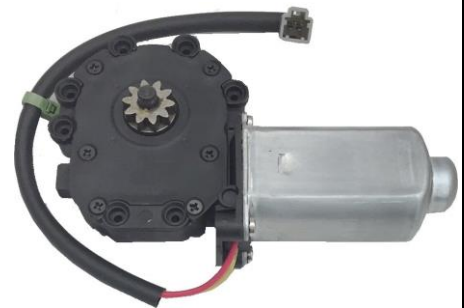

WM-GM-97R ACI#: 82371

**WINDOW LIFT MOTOR**

05-07 BUICK TERRAZA Front Right  
04-05 CHEVROLET CLASSIC Front left  
97-03 CHEVROLET MALIBU Front left  
05-08 CHEVROLET UPLANDER Front Right  
97-05 CHEVROLET VENTURE Front Right  
97-99 OLDSMOBILE CUTLASS Front left  
97-04 OLDSMOBILE SILHOUETTE Front Right  
99-08 PONTIAC MONTANA Front Right  
97-99 PONTIAC TRANS SPORT Front Right  
05-07 Saturn Relay Front Right

WINDOW LIFT MOTOR- Import car

Honda

WM-AC-98L-2 Dorman NO: 742-842

WINDOW LIFT MOTOR-LH

98-02 Honda Accord 2dr

96-00 Honda Civic 2dr

WM-AC-98R-2 Dorman NO: 742-843

WINDOW LIFT MOTOR-RH

98-02 Honda Accord 2dr

96-00 Honda Civic 2dr

Infiniti/Nissan

WM-AL-02LF ACI #388295 Dorman#742-515

WINDOW LIFT MOTOR-Front Left

02-06 NISSAN ALTIMA w/6 pin connector

WM-AL-02RF-2P ACI #388296 Dorman#742-497

WINDOW LIFT MOTOR-Front Right

02-06 NISSAN ALTIMA w/2 pin connector

WM-AL-02RF-6P ACI #388297 Dorman#742-516

WINDOW LIFT MOTOR-Front Right  
02-06 NISSAN ALTIMA w/6 pin connector

WM-I30-00LF Dorman#742-507  
Cardone#47-1365