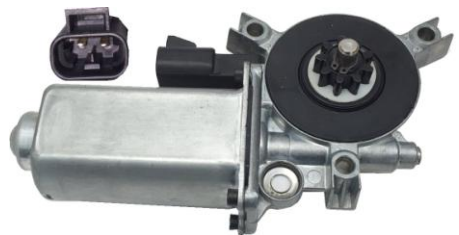

PONTIAC GRAND PRIX (03-97)

WM-GM-97L ACI#: 82370

WINDOW LIFT MOTOR

05-07 BUICK TERRAZA Front left
04-05 CHEVROLET CLASSIC Front Right
97-03 CHEVROLET MALIBU Front Right
05-08 CHEVROLET UPLANDER Front left
97-05 CHEVROLET VENTURE Front left
97-99 OLDSMOBILE CUTLASS Front Right
97-04 OLDSMOBILE SILHOUETTE Front left
99-08 PONTIAC MONTANA Front left
97-99 PONTIAC TRANS SPORT Front left
05-07 Saturn Relay Front left

WM-GM-97R ACI#: 82371

WINDOW LIFT MOTOR

05-07 BUICK TERRAZA Front Right
04-05 CHEVROLET CLASSIC Front left
97-03 CHEVROLET MALIBU Front left
05-08 CHEVROLET UPLANDER Front Right
97-05 CHEVROLET VENTURE Front Right
97-99 OLDSMOBILE CUTLASS Front left
97-04 OLDSMOBILE SILHOUETTE Front Right
99-08 PONTIAC MONTANA Front Right
97-99 PONTIAC TRANS SPORT Front Right
05-07 Saturn Relay Front Right