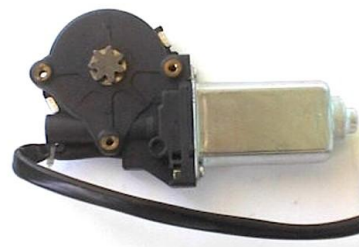

WINDOW LIFT MOTOR

87-88 Chevrolet NOVA Rear left
89-92 Geo PRIZM Rear left
89-92 Geo PRIZM Rear Right
93-97 Geo PRIZM Rear Right
90-91 Lexus ES250 Front left ,Rear Right
90-94 Lexus LS400 Front right, Rear left
93-96 Mitsubishi Diamante Front right
90-95 Toyota 4runner Front right
87-91 Toyota CAMRY Front Right
86-89 Toyota CELICA Front Right
91-93 Toyota CELICA Front Right, Rear left
84-92 Toyota COROLLA Front Right,Rear left
88-97 Toyota COROLLA Rear Right
85-92 Toyota CRESSIDA Front Right
90-96 Toyota LANDCRUISER Rear right
89-95 Toyota pickup Front right
91-97 Toyota PREVIA Front Right
86-89 Toyota SUPRA Front Right
93-94 Toyota TERCEL Front right