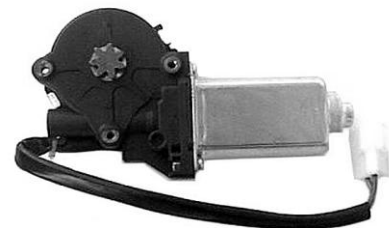

WINDOW LIFT MOTOR

98-02 Chevrolet Prizm Right Front
03-06 Infiniti G35 Rear Left 4D Sedan and w/o Anti-Pinch Feature
96-97 Lexus LX450 Front Left
97-04 Mitsubishi Montero Sport Rear Right
95-02 Suzuki Esteem Front Left
96-98 Toyota 4Runner Front Right, Rear Right
99-02 Toyota 4Runner Rear Right
97-01 Toyota Camry 2.2L 3.0L Right Front
98-02 Toyota Corolla 1.8L Right Front
91-97 Toyota Land Cruiser Front Left
96-99 Toyota Paseo Front Right
96-00 Toyota RAV4 Rear Left
98-00 Toyota Sienna 3.0L Right Front
95-96 Toyota Tercel Front Right, Rear Left
95-04 Toyota Tacoma
00-06 Toyota Tundra Front right