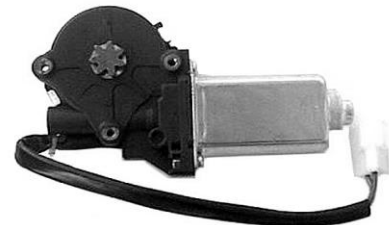

WM-TY-97R Dorman#742-601 ACI # 88367
Cardone#47-1138

WINDOW LIFT MOTOR

98-02 Chevrolet Prizm Right Front
03-06 Infiniti G35 Rear Left 4D Sedan and w/o Anti-Pinch Feature
96-97 Lexus LX450 Front Left
97-04 Mitsubishi Montero Sport Rear Right
95-02 Suzuki Esteem Front Left
96-98 Toyota 4Runner Front Right, Rear Right
99-02 Toyota 4Runner Rear Right
97-01 Toyota Camry 2.2L 3.0L Right Front
98-02 Toyota Corolla 1.8L Right Front
91-97 Toyota Land Cruiser Front Left
96-99 Toyota Paseo Front Right
96-00 Toyota RAV4 Rear Left
98-00 Toyota Sienna 3.0L Right Front
95-96 Toyota Tercel Front Right, Rear Left
00-06 Toyota Tundra Front right