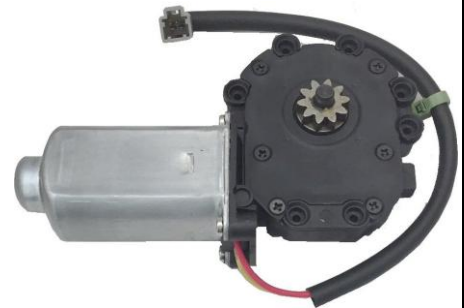

WM-GM-97R ACI#: 82371

WINDOW LIFT MOTOR

05-07 BUICK TERRAZA Front Right
04-05 CHEVROLET CLASSIC Front left
97-03 CHEVROLET MALIBU Front left
05-08 CHEVROLET UPLANDER Front Right
97-05 CHEVROLET VENTURE Front Right
97-99 OLDSMOBILE CUTLASS Front left
97-04 OLDSMOBILE SILHOUETTE Front Right
99-08 PONTIAC MONTANA Front Right
97-99 PONTIAC TRANS SPORT Front Right
05-07 Saturn Relay Front Right

WINDOW LIFT MOTOR- Import car

Honda

WM-AC-98L-2 Dorman NO: 742-842

WINDOW LIFT MOTOR-LH

98-02 Honda Accord 2dr

96-00 Honda Civic 2dr

WM-AC-98R-2 Dorman NO: 742-843

WINDOW LIFT MOTOR-RH