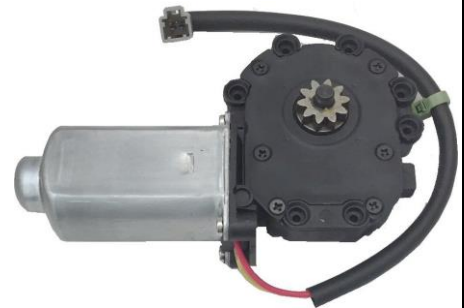

WM-GM-97R ACI#: 82371

**WINDOW LIFT MOTOR**

05-07 BUICK TERRAZA Front Right  
04-05 CHEVROLET CLASSIC Front left  
97-03 CHEVROLET MALIBU Front left  
05-08 CHEVROLET UPLANDER Front Right  
97-05 CHEVROLET VENTURE Front Right  
97-99 OLDSMOBILE CUTLASS Front left  
97-04 OLDSMOBILE SILHOUETTE Front Right  
99-08 PONTIAC MONTANA Front Right  
97-99 PONTIAC TRANS SPORT Front Right  
05-07 Saturn Relay Front Right

WINDOW LIFT MOTOR- Import car

Honda

WM-AC-98L-2 Dorman NO: 742-842

WINDOW LIFT MOTOR-LH

98-02 Honda Accord 2dr

96-00 Honda Civic 2dr

WM-AC-98R-2 Dorman NO: 742-843

WINDOW LIFT MOTOR-RH

98-02 Honda Accord 2dr

96-00 Honda Civic 2dr

Infiniti/Nissan

WM-AL-02LF ACI #388295 Dorman#742-515

WINDOW LIFT MOTOR-Front Left

02-06 NISSAN ALTIMA w/6 pin connector

WM-AL-02RF-2P ACI #388296 Dorman#742-497

WINDOW LIFT MOTOR-Front Right

02-06 NISSAN ALTIMA w/2 pin connector

WM-AL-02RF-6P ACI #388297 Dorman#742-516

WINDOW LIFT MOTOR-Front Right  
02-06 NISSAN ALTIMA w/6 pin connector

WM-I30-00LF Dorman#742-507  
Cardone#47-1365