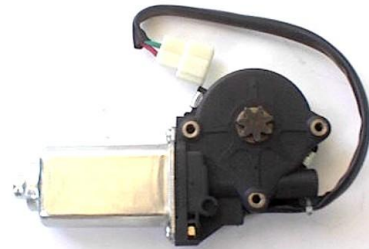

Toyota

WM-TY-82L ACI # 88386/88388/88390

WINDOW LIFT MOTOR

85-88 Chevrolet NOVA Front left, Rear right
89-92 Geo PRIZM Front left,Rear left
93-97 Geo PRIZM Rear left
90-91 Lexus ES250 Front right,Rear left
90-94 Lexus LS400 Front left, Rear right
93-96 Mitsubishi Diamante Front left
89-95 Toyota 4RUNNER Front left,
87-91 Toyota CAMRY Front left,Rear left
86-89 Toyota CELICA Front left,Rear left
91-93 Toyota CELICA Front left,Rear right
84-87 Toyota COROLLA Rear Right
88-92 Toyota COROLLA Front left,**Rear left**
93-97 Toyota COROLLA Rear left
85-92 Toyota CRESSIDA Front left,Rear left
90-96 Toyota LANDCRUISER Rear left
91-95 Toyota MR2 Front left
89-95 Toyota PICKUP Front left
91-97 Toyota PREVIA Front left,Rear left
86-92 Toyota SUPRA Front left
93-94 Toyota TERCEL Front left
84-89 Toyota VAN Front left