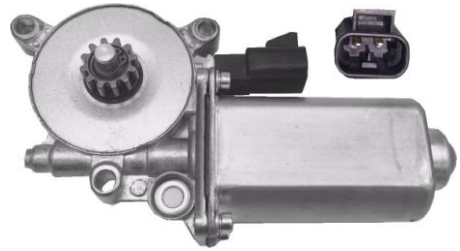

CHEVROLET G30 (96)

CHEVROLET IMPALA (05-00)

CHEVROLET MONTE CARLO (07-00)

GMC G3500 (96)

GMC SAVANA 1500 (02-96)

GMC SAVANA 2500 (02-96)

GMC SAVANA 3500 (02-96)

OLDSMOBILE INTRIGUE (02-98)

PONTIAC GRAND PRIX (03-97)

WM-GM-96R ACI#:82667

WINDOW LIFT MOTOR

BUICK CENTURY (05-97)

BUICK REGAL (04-97)

CHEVROLET EXPRESS 1500 (02-96)

CHEVROLET EXPRESS 2500 (02-96)

CHEVROLET EXPRESS 3500 (02-96)