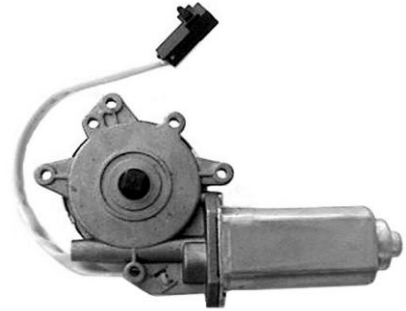

WINDOW LIFT MOTOR-Front Right
03-08 Infiniti G35 2 Door
03-09 Nissan 350Z

WM-MA-95L Dorman# 742-503 ACI #88254

WINDOW LIFT MOTOR
99-02 Infiniti G20 Front Left
96-99 Infiniti I30 Front Left ,Rear Left
00-01 Infiniti I30 Rear Left
02-04 Infiniti I35 Rear Left
93-95 Infiniti J30 Front Right,Rear Right
96-97 Infiniti J30 Front Right
97-00 Infiniti QX4 Front Left ,Rear Left
93-98 Mercury Villager Front Right
95-98 Nissan 200SX Front Left
93-97 Nissan Altima Front Right,Rear Right
98-01 Nissan Altima Front Left ,Rear Left
89-94 Nissan D21 Front Right
98-04 Nissan Frontier Front Left Rear Left
95-99 Nissan Maxima Front Left ,Rear Left
00-03 Nissan Maxima Rear Left
87-95 Nissan Pathfinder Front Right Rear Right
96-00 Nissan Pathfinder Front Left ,Rear Left
96-97 Nissan Pickup Front Right
93-98 Nissan Quest Front Right
95-99 Nissan Sentra Front Left Rear Left
90-92 Nissan Stanza Front Right Rear Right
00-04 Nissan Xterra Front Left ,

WM-MA-95R Dorman# 742-504 ACI #88255

WINDOW LIFT MOTOR

99-02 Infiniti G20 Front Right
96-99 Infiniti I30 Front Right,Rear Right
00-01 Infiniti I30 Rear Right
02-04 Infiniti I35 Rear Right
93-95 Infiniti J30 Front Left Rear Left
96-97 Infiniti J30 Front Left
97-00 Infiniti QX4 Front Right,Rear Right
93-98 Mercury Villager Front Left
95-98 Nissan 200SX Front Right
93-97 Nissan Altima Front Left Rear left
98-01 Nissan Altima Front Right,Rear Right
89-94 Nissan D21 Front Left
98-04 Nissan Frontier Front Right Rear Right
95-99 Nissan Maxima Front Right,Rear Right
00-03 Nissan Maxima Rear Right
96-97 Nissan Pickup Front Left
87-95 Nissan Pathfinder Front Left Rear Left
96-00 Nissan Pathfinder Front Right,Rear Right
93-98 Nissan Quest Front Left
95-99 Nissan Sentra Front Right Rear Right
90-92 Nissan Stanza Front Left Rear left
00-04 Nissan Xterra Front Right,