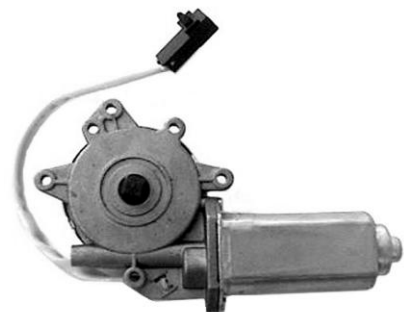

WINDOW LIFT MOTOR

99-02 Infiniti G20 Front Left
96-99 Infiniti I30 Front Left ,Rear Left
00-01 Infiniti I30 Rear Left
02-04Infiniti I35 Rear Left
93-95 Infiniti J30 Front Right,Rear Right
96-97 Infiniti J30 Front Right
97-00 Infiniti QX4 Front Left ,Rear Left
93-98 Mercury Villager Front Right
95-98 Nissan 200SX Front Left
93-97 Nissan Altima Front Right,Rear Right
98-01 Nissan Altima Front Left ,Rear Left
89-94 Nissan D21 Front Right
98-04 Nissan Frontier Front Left Rear Left
95-99 Nissan Maxima Front Left ,Rear Left
00-03 Nissan Maxima Rear Left
87-95 Nissan Pathfinder Front Right Rear Right
96-00 Nissan Pathfinder Front Left ,Rear Left
96-97 Nissan Pickup Front Right
93-98 Nissan Quest Front Right
95-99 Nissan Sentra Front Left Rear Left
90-92 Nissan Stanza Front Right Rear Right
00-04 Nissan Xeterra Front Left ,

WM-MA-95R Dorman# 742-504 ACI #88255

WINDOW LIFT MOTOR

99-02 Infiniti G20 Front Right
96-99 Infiniti I30 Front Right,Rear Right
00-01 Infiniti I30 Rear Right
02-04Infiniti I35 Rear Right
93-95 Infiniti J30 Front Left Rear Left
96-97 Infiniti J30 Front Left
97-00 Infiniti QX4 Front Right,Rear Right
93-98 Mercury Villager Front Left
95-98 Nissan 200SX Front Right
93-97 Nissan Altima Front Left Rear left
98-01 Nissan Altima Front Right,Rear Right
89-94 Nissan D21 Front Left
98-04 Nissan Frontier Front Right Rear Right
95-99 Nissan Maxima Front Right,Rear Right
00-03 Nissan Maxima Rear Right
96-97 Nissan Pickup Front Left
87-95 Nissan Pathfinder Front Left Rear Left
96-00 Nissan Pathfinder Front Right,Rear Right
93-98 Nissan Quest Front Left
95-99 Nissan Sentra Front Right Rear Right
90-92 Nissan Stanza Front Left Rear left
00-04 Nissan Xeterra Front Right,