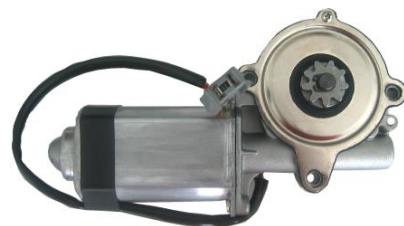

WM-DEV-00RF ACI#82184 Cardon#82-192

WINDOW LIFT MOTOR W/32 TOOTH

02-07 Buick Rendezvous Front/Rear Right  
00-01 Cadillac DeVille Front Right  
02-05 Cadillac DeVille Rear Left  
00-01 Cadillac DeVille Rear Left  
01-05 Pontiac Aztek Front/Rear Right

FORD

WM-F150-97L ACI#83118

WINDOW LIFT MOTOR,L – 9 GEAR

97-98 FORD F-150  
97-98 FORD F-250  
97 FORD F-350

WM-F150-97R ACI#83119

WINDOW LIFT MOTOR,R– 9 GEAR

97-98 FORD F-150  
97-98 FORD F-250  
97 FORD F-350

WM-WIN-95L ACI#83116

WINDOW LIFT MOTOR-L,11 GEAR  
95-99 FORD WINDSTAR

WM-WIN-95R ACI#83117

WINDOW LIFT MOTOR-R,11 GEAR  
95-99 FORD WINDSTAR

WM-FD-86R ACI#83695

WINDOW LIFT MOTOR  
86-95 Ford Taruas Front Right Rear Left  
88-93 Lincoln, Continental Front Right  
86-95 Mercury Sable Front Right Rear Left

WM-FD-88L ACI#83595

WINDOW LIFT MOTOR-L  
88-92 LINCOLN CONTINENTAL

WM-MU-81L ACI#83193

WINDOW LIFT MOTOR-L

81-94 Ford Mustang Convertible

WM-MU-81R ACI#83192

WINDOW LIFT MOTOR-R

81-94 Ford Mustang Convertible