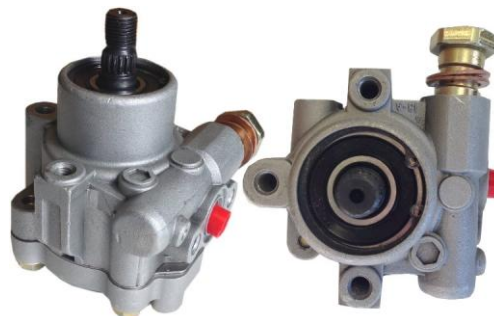

POWER STEERING PUMP

97-00 Infiniti QX4

96-00 Nissan Pathfinder

PSP-QUS-93 Cardone#21-5911

POWER STEERING PUMP

93-98 Mercury Villager

93-98 Nissan Quest

PSP-QUS-99 Cardone#21-5138

POWER STEERING PUMP

99-02 Mercury Villager 6CYL 3.3L

99-02 Nissan Quest 6CYL 3.3L

PSP-SEN-95 Cardone#21-5207

POWER STEERING PUMP

95-97 Nissan 200SX 1.6L

95-97 Nissan Sentra 1.6L

PSP-QUS-04 Cardone#96-5407/21-5407