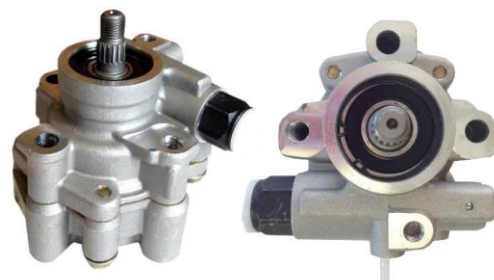

PSP-CO-98 Cardone#21-5129

POWER STEERING PUMP
98-00 Chevrolet Prizm (Pump Stamped U27)
98-00 Toyota Corolla w/Bearing Style Shaft