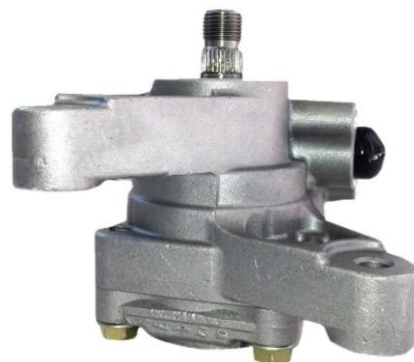

POWER STEERING PUMP

Our pumps are all new . Cardone # is for your reference of application only.

BMW

PSP-BM3-00 Cardone#96-5350

POWER STEERING PUMP
2000 323Ci, 323i, ,328Ci, 328i
01-06 325Ci
01-05 325i
03-06 330Ci
03-05 330i

PSP-BM3-00F Cardone#21-5310

POWER STEERING PUMP –Flat back LF30
01-05 325Xi
02 325Ci
01-05 330Xi
01-02 330i
01 330Ci

PSP-X5-00 Cardone#N/A
OE#3241 1096 434

POWER STEERING PUMP
00-02 BMW X5 4.4L, 4.6L V8

HONDA

PSP-AC-94 Cardone#21-5907

POWER STEERING PUMP
94-97 Honda Accord 4cyl 2.2L

PSP-AC-98 Cardone#21-5919

POWER STEERING PUMP
98-02 Honda Accord 4cyl 2.3L

PSP-AC-98V Cardone#21-5993

POWER STEERING PUMP
98-02 Honda Accord V6

POWER STEERING PUMP
06-07 HONDA ACCORD 4CYL
(same as PSP-CRV-02)

PSP-AC-08 Cardone#21-5495

POWER STEERING PUMP
08-12 HONDA ACCORD 4CYL

PSP-AC-08V Cardone#21-5494

POWER STEERING PUMP
08-12 Honda Accord 3.5L
10-11 Honda Accord Crosstou
12-12 Honda Crosstou
09-11 Honda Pilot