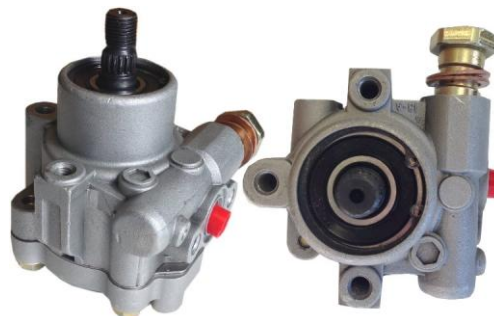

05-14 Nissan Xterra 4.0L

**PSP-PA-96** Cardone#21-5028

POWER STEERING PUMP

97-00 Infiniti QX4

96-00 Nissan Pathfinder

**PSP-QUS-93** Cardone#21-5911

POWER STEERING PUMP

93-98 Mercury Villager

93-98 Nissan Quest

**PSP-QUS-99** Cardone#21-5138

POWER STEERING PUMP

99-02 Mercury Villager 6CYL 3.3L

99-02 Nissan Quest 6CYL 3.3L

**PSP-SEN-95** Cardone#21-5207

POWER STEERING PUMP

95-97 Nissan 200SX 1.6L