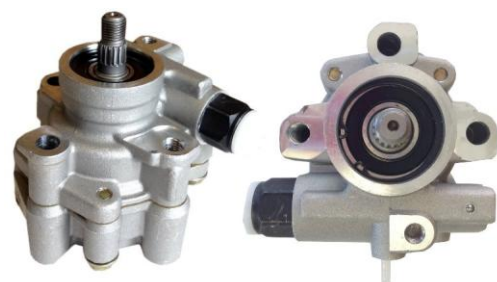

POWER STEERING PUMP

93-97 Geo Prizm

93-97 Toyota Corolla

**PSP-CO-98** Cardone#21-5129

POWER STEERING PUMP

98-00 Chevrolet Prizm (Pump Stamped U27)

98-00 Toyota Corolla w/Bearing Style Shaft

**PSP-CO-03** Cardone#21-5345

POWER STEERING PUMP

03-08 Pontiac Vibe Exc. 03-06 GT

03-08 Toyota Corolla Exc.05-06 XRS

03-08 Toyota Matrix Exc.03-06 XRS

**PSP-RAV4-01** Cardone#21-5276

POWER STEERING PUMP

01-05 Toyota Rav4

**PSP-RX300-99** Cardone#21-5258