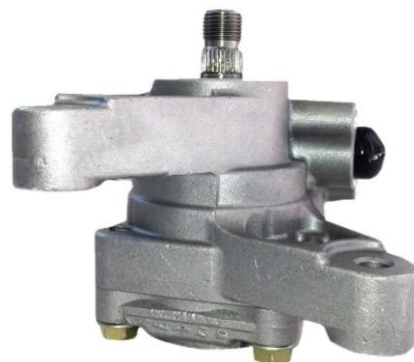

**POWER STEERING PUMP**

Our pumps are all new . Cardone # is for your reference of application only.

**BMW**

**PSP-BM3-00** Cardone#96-5350

POWER STEERING PUMP  
2000 323Ci, 323i, ,328Ci, 328i  
01-06 325Ci  
01-05 325i  
03-06 330Ci  
03-05 330i

**PSP-BM3-00F** Cardone#21-5310

POWER STEERING PUMP –Flat back LF30  
01-05 325Xi  
02 325Ci  
01-05 330Xi  
01-02 330i  
01 330Ci

**PSP-X5-00** Cardone#N/A  
OE#3241 1096 434

POWER STEERING PUMP  
00-02 BMW X5 4.4L, 4.6L V8

**HONDA**

**PSP-AC-94** Cardone#21-5907

POWER STEERING PUMP  
94-97 Honda Accord 4cyl 2.2L

**PSP-AC-98** Cardone#21-5919

POWER STEERING PUMP  
98-02 Honda Accord 4cyl 2.3L

**PSP-AC-98V** Cardone#21-5993

POWER STEERING PUMP  
98-02 Honda Accord V6

POWER STEERING PUMP  
06-07 HONDA ACCORD 4CYL  
(same as PSP-CRV-02)

**PSP-AC-08** Cardone#21-5495

POWER STEERING PUMP  
08-12 HONDA ACCORD 4CYL

**PSP-AC-08V** Cardone#21-5494

POWER STEERING PUMP  
08-12 Honda Accord 3.5L  
10-11 Honda Accord Crosstou  
12-12 Honda Crosstou  
09-11 Honda Pilot