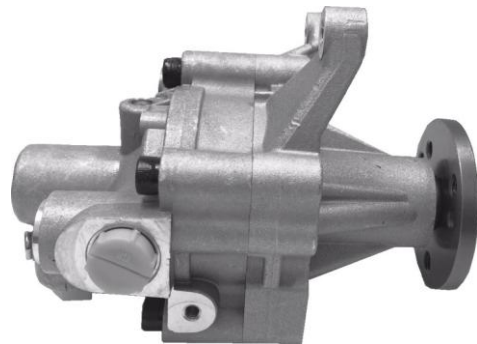

POWER STEERING PUMP

Our pumps are all new . Cardone # is for your reference of application only.

BMW

PSP-BM3-00 Cardone#96-5350

POWER STEERING PUMP
2000 323Ci, 323i, ,328Ci, 328i
01-06 325Ci
01-05 325i
03-06 330Ci
03-05 330i

PSP-BM3-00F Cardone#21-5310

POWER STEERING PUMP –Flat back LF30
01-05 325Xi
02 325Ci
01-05 330Xi
01-02 330i
01 330Ci

PSP-X5-00 Cardone#N/A
OE#3241 1096 434

POWER STEERING PUMP
00-02 BMW X5 4.4L, 4.6L V8

HONDA

PSP-AC-94 Cardone#21-5907

POWER STEERING PUMP
94-97 Honda Accord 4cyl 2.2L

PSP-AC-98 Cardone#21-5919

POWER STEERING PUMP
98-02 Honda Accord 4cyl 2.3L

PSP-AC-98V Cardone#21-5993

POWER STEERING PUMP
98-02 Honda Accord V6

POWER STEERING PUMP
06-07 HONDA ACCORD 4CYL
(same as PSP-CRV-02)

PSP-AC-08 Cardone#21-5495

POWER STEERING PUMP
08-12 HONDA ACCORD 4CYL

PSP-AC-08V Cardone#21-5494

POWER STEERING PUMP
08-12 Honda Accord 3.5L
10-11 Honda Accord Crosstou
12-12 Honda Crosstou
09-11 Honda Pilot