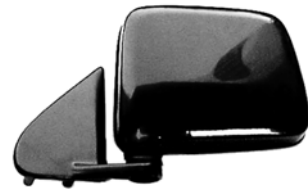

DOOR MIRROR

MAZDA

DM-MZ-86L

DM-MZ-86R

DOOR MIRROR-BLACK, L.R
86-93 MAZDA P/U

NISSAN

DM-NS-86L

DM-NS-86R

DOOR MIRROR-BLACK, L.R
86-93 NISSAN P/U

TOYOTA

DM-CO-84L

DM-CO-84R

DOOR MIRROR-BLACK, L.R
MANUL REMOTE CONTROL
84-87 TOYOTA COROLLA 4 DOOR

DM-CO-88L

DM-CO-88R

DOOR MIRROR-BLACK, L.R
MANUL REMOTE CONTROL
88-92 TOYOTA COROLLA 4 DOOR