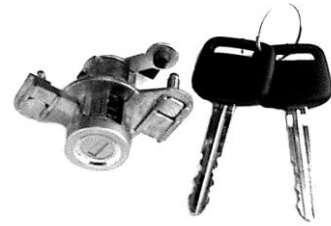

DL-TY-89 Standard#DL-227/DL-115

DOOR LOCK SET W/ KEY(L & R)
89-95 TOYOTA PICKUP
89-98 TOYOTA 4RUNNER

DL-YAR-06 Standard#N/A
OE#69051-52440 69052-52530

DOOR LOCK SET W/ KEY(L & R)
06-16 Toyota Yaris

TL-CA-87

TRUNK LID LOCK
87-91 TOYOTA CAMRY

TL-CA-92

TRUNK LID LOCK
92-96 TOYOTA CAMRY

TL-CA-97

TRUNK LID LOCK
97-01 TOYOTA CAMRY

TL-CA-02

TRUNK LID LOCK
02-06 TOYOTA CAMRY

TL-CO-88

TRUNK LID LOCK
88-92 TOYOTA COROLLA

TL-CO-93

TRUNK LID LOCK
93-97 TOYOTA COROLLA

TL-CO-98

TRUNK LID LOCK
98-02 TOYOTA COROLLA

TL-CO-03 OE#69055-02030

TRUNK LID LOCK
03-08 Toyota Corolla
03-08 Toyota Matrix

TL-ECHO-00 OE#69055-52100