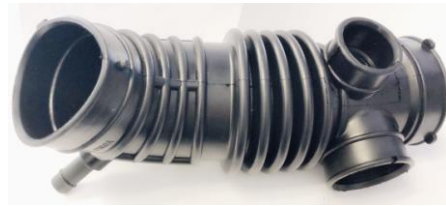

AIR DUCT
99-04 Nissan Frontier 3.3L
00-04 Nissan Xterra 3.3L

AH-PA-96 Dorman# 696-016
OE#16578-0W001

AIR DUCT
97-00 Infiniti QX4 V6
96-00 Nissan Pathfinder V6

AH-PA-01 Dorman# N/A
OE#16576-4W00A

AIR DUCT w/o Resonator
01-03 Infiniti QX4 V6
01-03 Nissan Pathfinder 3.5L